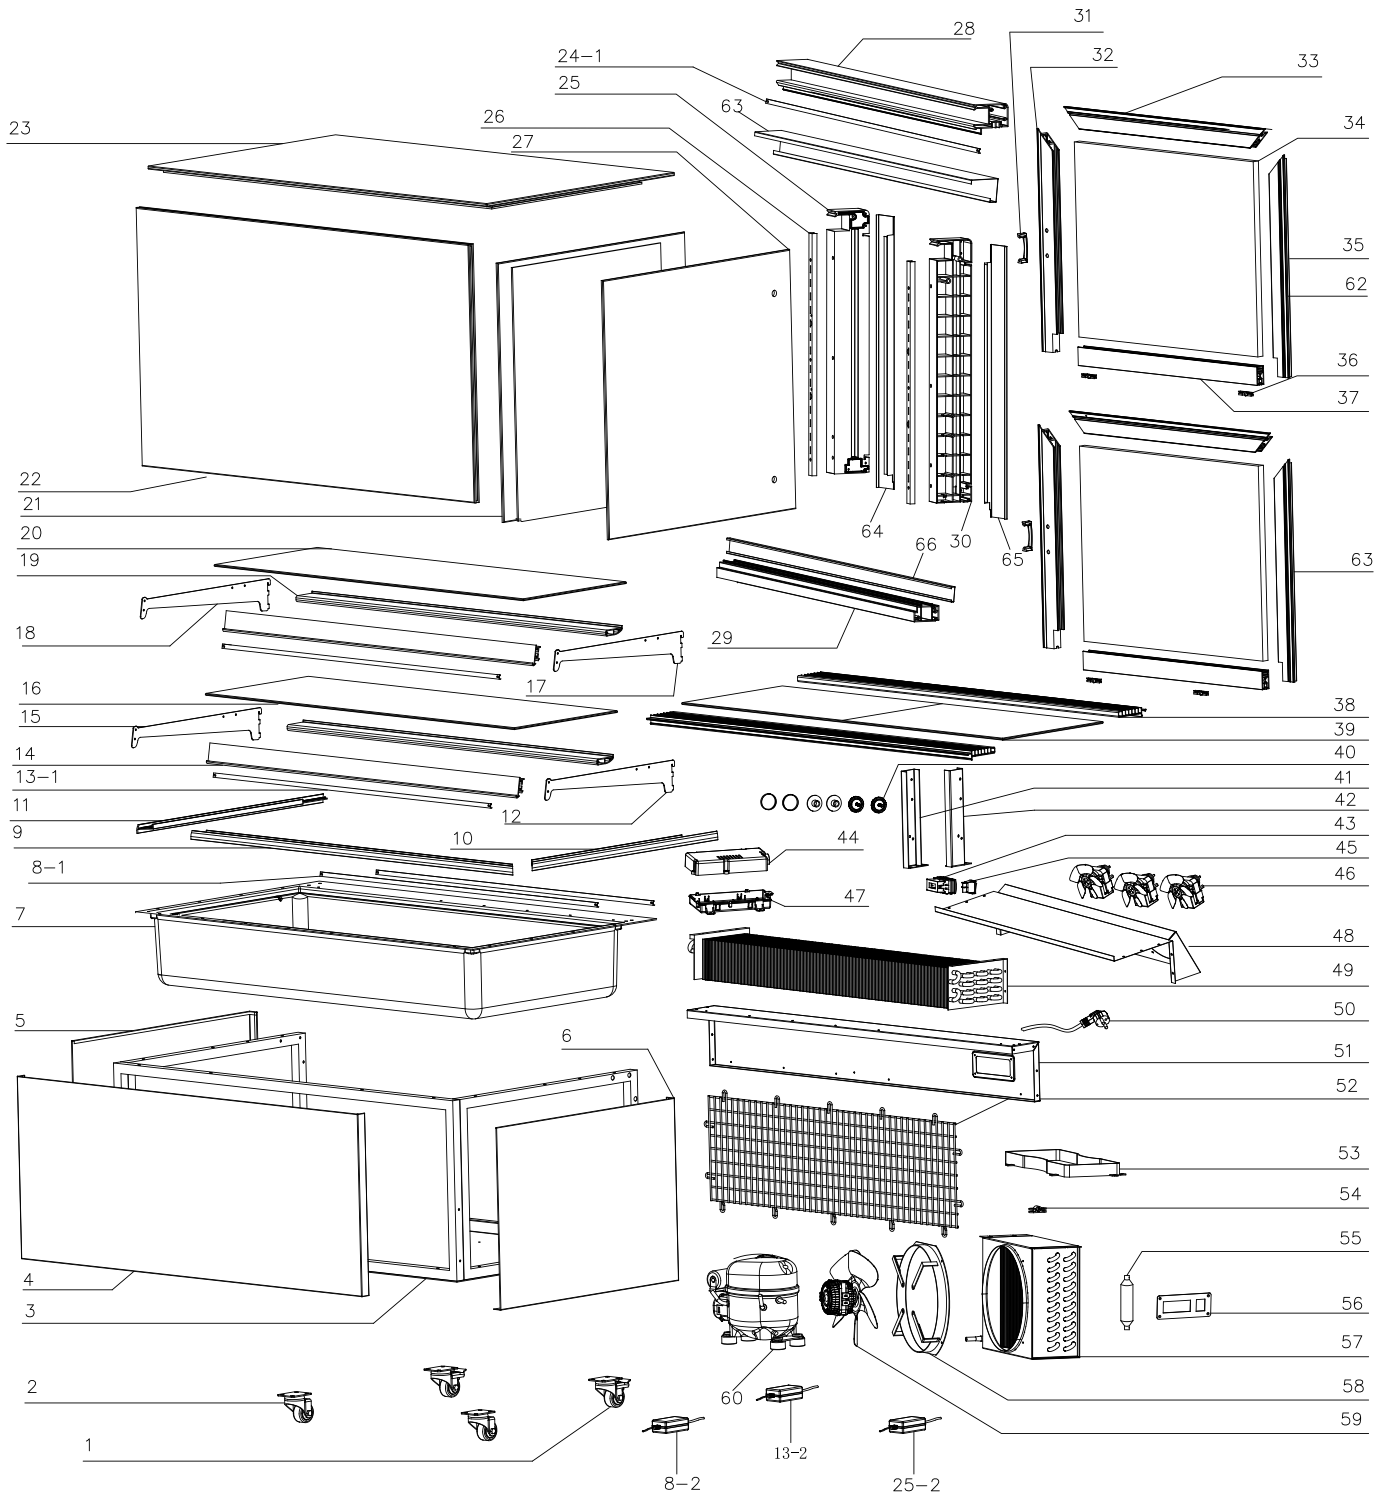

Parts Breakdown

Model RS-CN-0370-S 39540

Parts Breakdown

Model RS-CN-0370-S 39540

Item No.	Description	Position	Item No.	Description	Position	Item No.	Description	Position
71042	Rear Swivel Caster with Brake for 39540	1	AL691	Top Glass for 39540	23	68196	Switch for 39540	45
79763	Swivel Front Castor without Brake for 39540	2	AF496	Top LED for 39540	24-1	71081	Evaporator Motor for 39540	46
68206	Base for 39540	3	AK201	6 LED Driver for 39540	24-2	71082	Thermostat Base for 39540	47
AF494	Front Cover for 39540	4	71164	Left Pole Cover for 39540	25	71126	Evaporator Cover for 39540	48
68225	Right Cover for 39540	5	71153	Shelf Holder for 39540	26	71127	Evaporator for 39540	49
68226	Left Cover for 39540	6	AL692	Right Glass for 39540	27	68198	Power Cord for 39540	50
71094	Evaporator Insulation for 39540	7	71104	Upper Front Frame for 39540	28	71129	Rear Frame for 39540	51
68208	Bottom LED for 39540	8-1	71165	Bottom Frame for 39540	29	71130	Back Grill for 39540	52
AK203	4 LED Driver for 39540	8-2, 13-2	71065	Right Pole for 39540	30	71089	Water Tray for 39540	53
AF495	Front Glass Fixer for 39540	9	71110	Door Handle for 39540	31	71133	Power Cord Fixer for 39540	54
68272	Left Glass Fixer for 39540	10	AF488	Left Doorframe for 39540	32	71083	Dryer Filter for 39540	55
68271	Right Glass Fixer for 39540	11	71111	Upper Door Frame for 39540	33	AL693	Control Panel for 39540	56
41966	Shelf Bracket-Bottom Right for 39540	12	71112	Glass Door for 39540	34	71135	Condenser for 39540	57
71149	LED Lighter for 39540	13-1	71113	Right Door Frame for 39540	35	71136	Fan Bracket for 39540	58
71150	Price Tags for 39540	14	71114	Door Glide Wheel for 39540	36	71137	Condenser Motor for 39540	59
71152	Bottom Shelf Left Bracket for 39540	15	71167	Bottom Door Frame for 39540	37	68199	Compressor for 39540	60
71100	Bottom Glass Shelf for 39540	16	AK204	Air In/Outlet for 39540	38	AL694	Left Door for 39540	61
71051	Right Top Shelf Holder for 39540	17	AD842	Bottom Glass for 39540	39	AL695	Right Door for 39540	62
41612	Shelf Bracket-Top Left for 39540	18	71121	Screw Cover for 39540	40	AF497	Top Back Frame for 39540	63
64749	Metal Shelf Support for 39540	19	71171	Left Pole Fixer for 39540	41	AL696	Left Back Frame (Stainless Steel) for 39540	64
71105	Top Glass Shelf for 39540	20	71077	Right Pole Fixer for 39540	42	AL697	Right Back Frame (Stainless Steel) for 39540	65
AL689	Left Glass for 39540	21	71123	Digital Control for 39540	43	AF498	Bottom Back Frame for 39540	66
AL690	Front Glass for 39540	22	71079	Thermostat Lid for 39540	44			